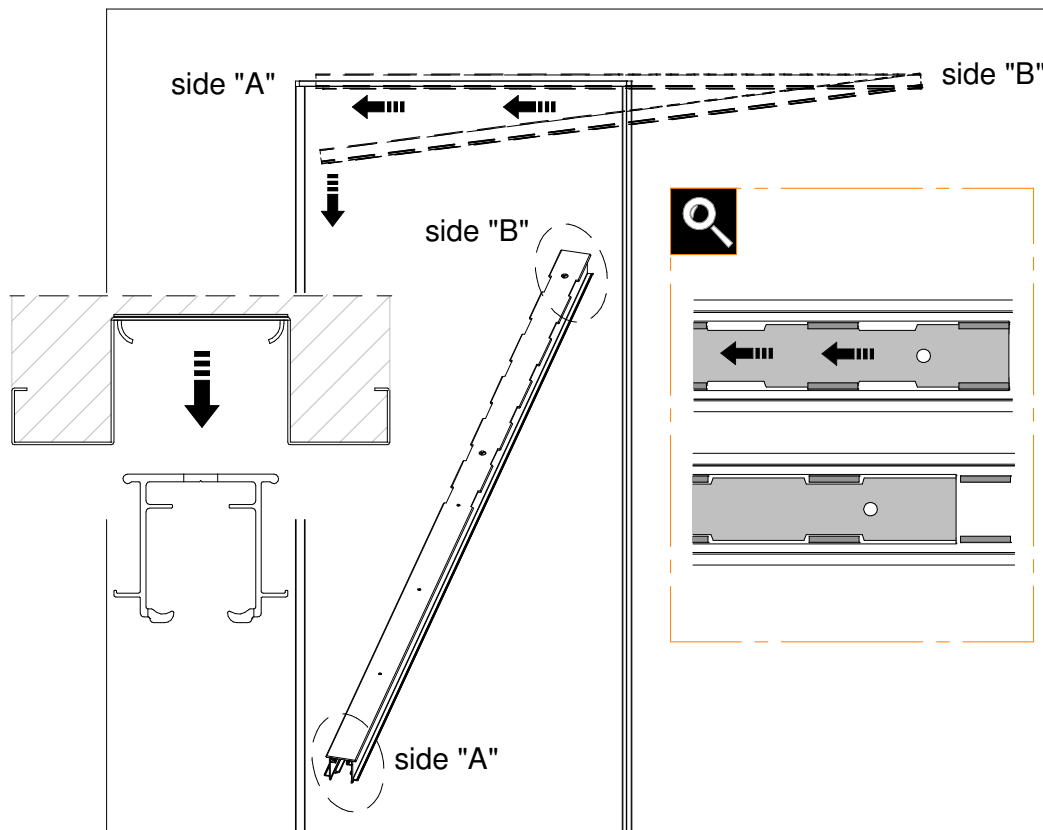

Ermetika[®]
INSIDE WALLS

**ISTRUZIONE MONTAGGIO - SETUP INSTRUCTION
INSTRUCTION MONTAGE- INSTRUCCIONES DE MONTAJE**

Easystop AB-Twin

CONTENUTO KIT | CONTENTS

Dotazione - Standard equipment - Equipement standard - Equipo standard

1.1 Montaggio per sistemi scorrevoli classici - setup for classic sliding systems

1.2

Subject to misprints, errors and technical modifications.
All dimensione are in mm

1.3

1.4

Subject to misprints, errors and technical modifications.
All dimensione are in mm