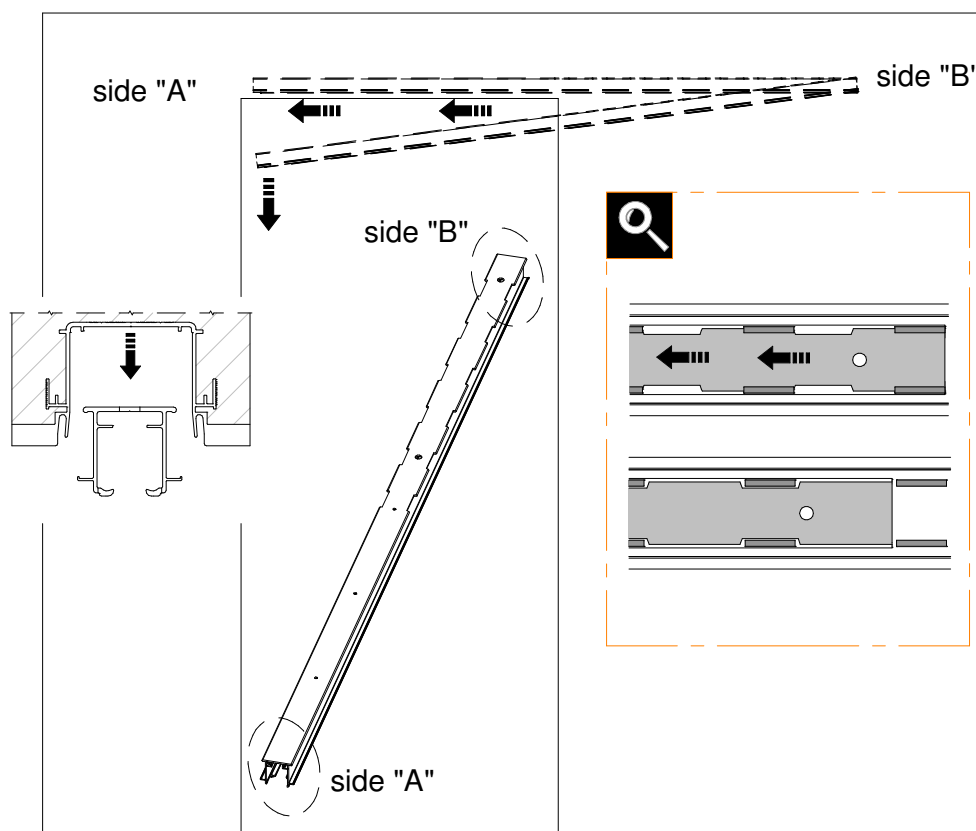

1.5

1.6

1.7

1.8

SOFT CLOSING...

... SOFT OPENING

2.1 Montaggio per sistemi scorrevoli filomuro - setup for frameless sliding systems

2.2

2.3

2.4

Subject to misprints, errors and technical modifications.
All dimensione are in mm

2.5

[Frameless system hardware kit]
[Accessorio telai filomuro standard]

[Frameless system hardware kit]
[Accessorio telai filomuro standard]