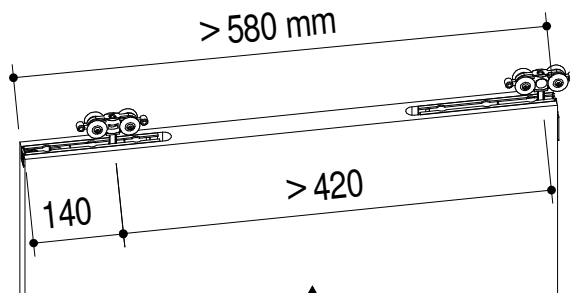

1.5

1.6

1.7

1.8

SOFT CLOSING...

... SOFT OPENING

2.1 Montaggio per sistemi scorrevoli filomuro - setup for frameless sliding systems

2.2

2.3

2.4

Subject to misprints, errors and technical modifications.
All dimensione are in mm

2.5

[Frameless system hardware kit]
[Accessorio telai filomuro standard]

[Frameless system hardware kit]
[Accessorio telai filomuro standard]