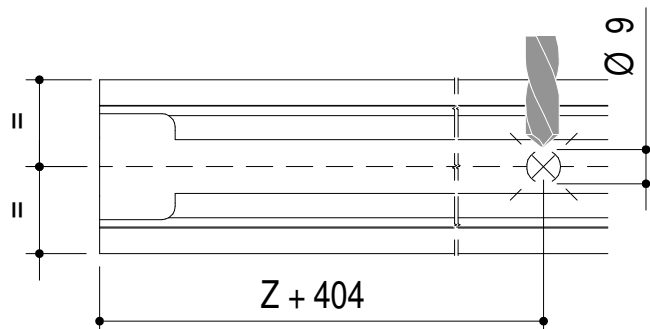

1.5

1.6

1.7

1.8

SOFT CLOSING...

... SOFT OPENING

2.1 Montaggio per sistemi scorrevoli filomuro - setup for frameless sliding systems

2.2

2.3

2.4

Subject to misprints, errors and technical modifications.
All dimensione are in mm

2.5

[Frameless system hardware kit]
[Accessorio telai filomuro standard]

[Frameless system hardware kit]
[Accessorio telai filomuro standard]