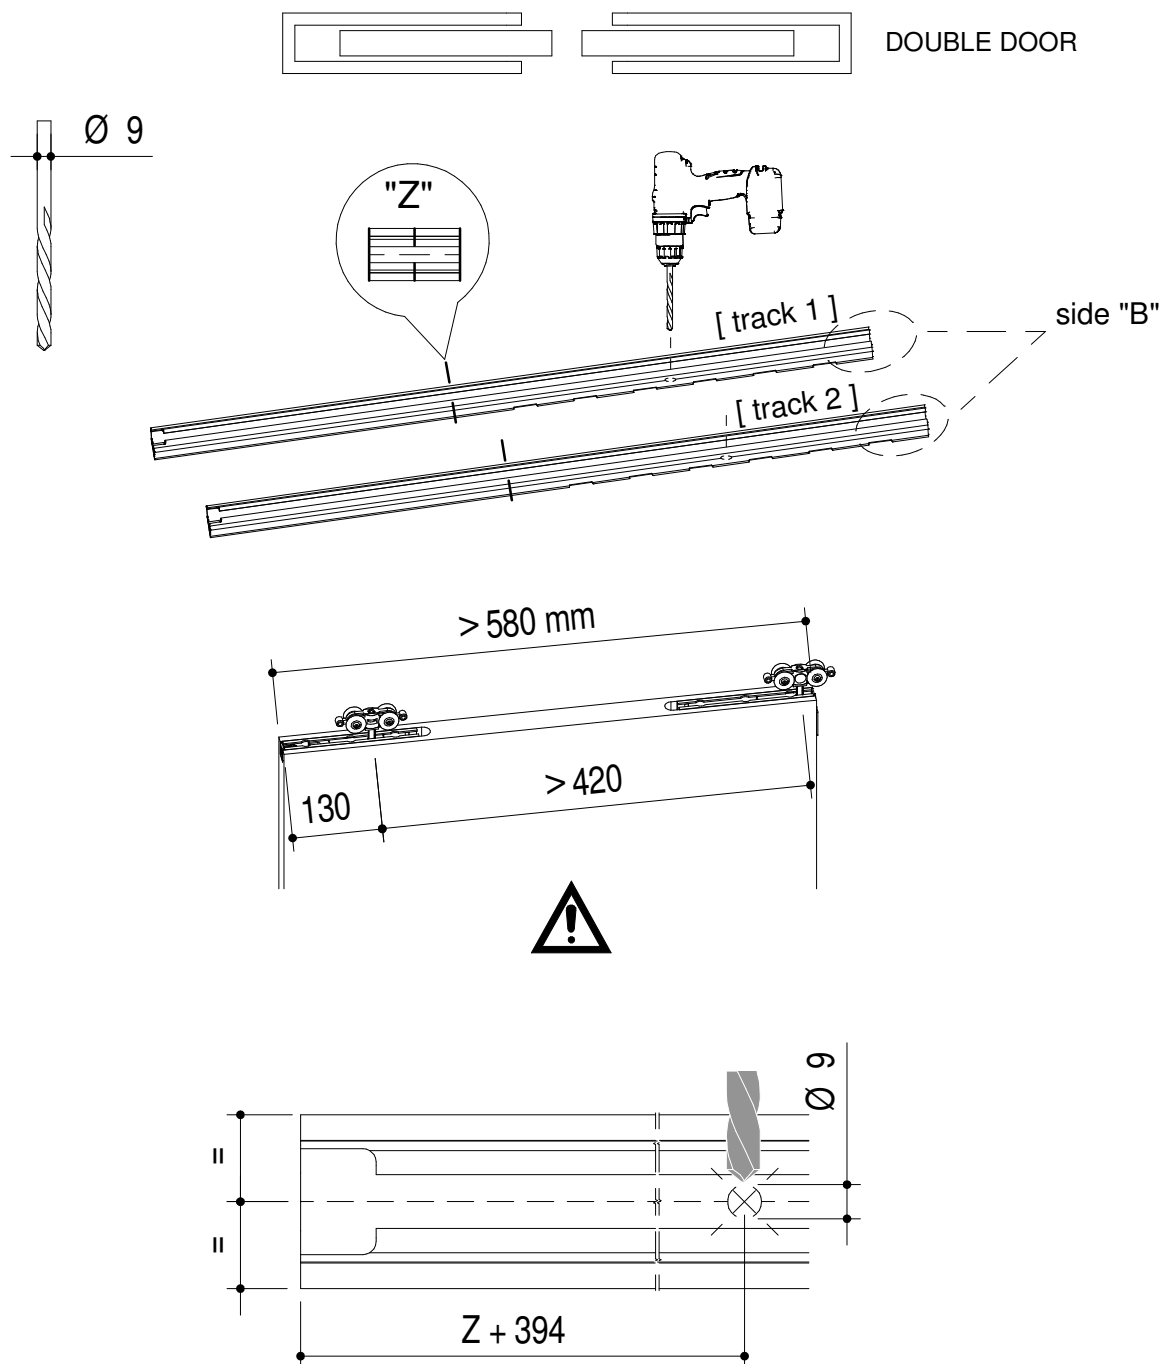

1.5

1.6

1.7

1.8

SOFT CLOSING...

... SOFT OPENING

2.1 Montaggio per sistemi scorrevoli filomuro - setup for frameless sliding systems

2.2

2.3

2.4

Subject to misprints, errors and technical modifications.
All dimensione are in mm

2.5

[Frameless system hardware kit]
[Accessorio telai filomuro standard]

[Frameless system hardware kit]
[Accessorio telai filomuro standard]