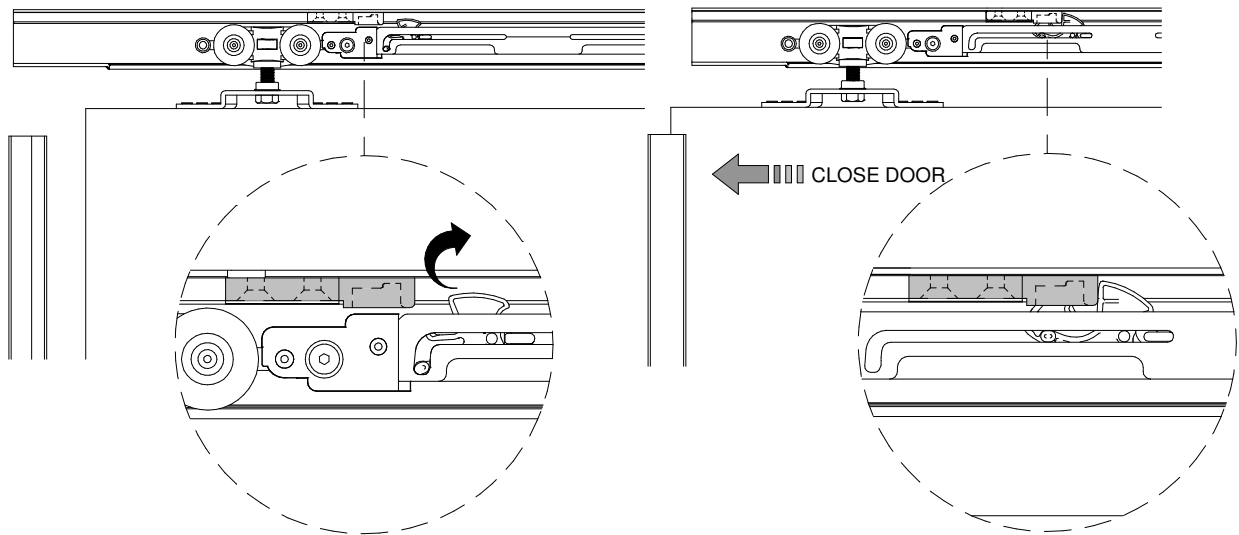

1.5

1.6

1.7

1.8

SOFT CLOSING...

... SOFT OPENING

2.1 Montaggio per sistemi scorrevoli filomuro - setup for frameless sliding systems

2.2

2.3

2.4

Subject to misprints, errors and technical modifications.
All dimensione are in mm

2.5

[Frameless system hardware kit]
[Accessorio telai filomuro standard]

[Frameless system hardware kit]
[Accessorio telai filomuro standard]