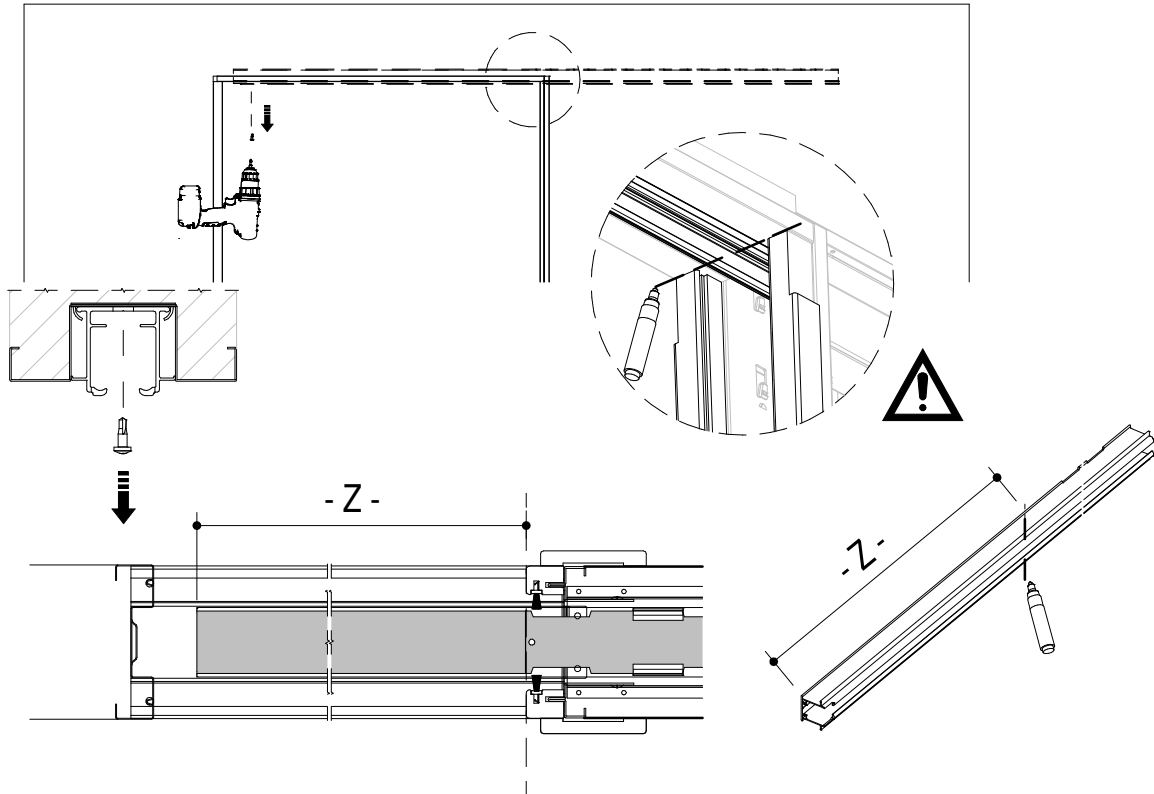

1.2

Subject to misprints, errors and technical modifications.
All dimensione are in mm