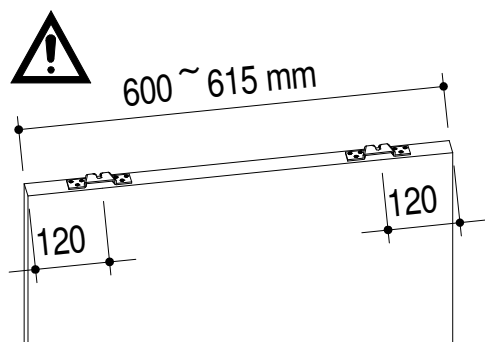

1.1 Montaggio per sistemi scorrevoli classici - setup for classic sliding systems

1.2

Subject to misprints, errors and technical modifications.
All dimensione are in mm

1.3

1.4

Subject to misprints, errors and technical modifications.
All dimensione are in mm

2.3

2.4

Subject to misprints, errors and technical modifications.
All dimensione are in mm

2.5

[Frameless system hardware kit]
[Accessorio telai filomuro standard]

[Frameless system hardware kit]
[Accessorio telai filomuro standard]