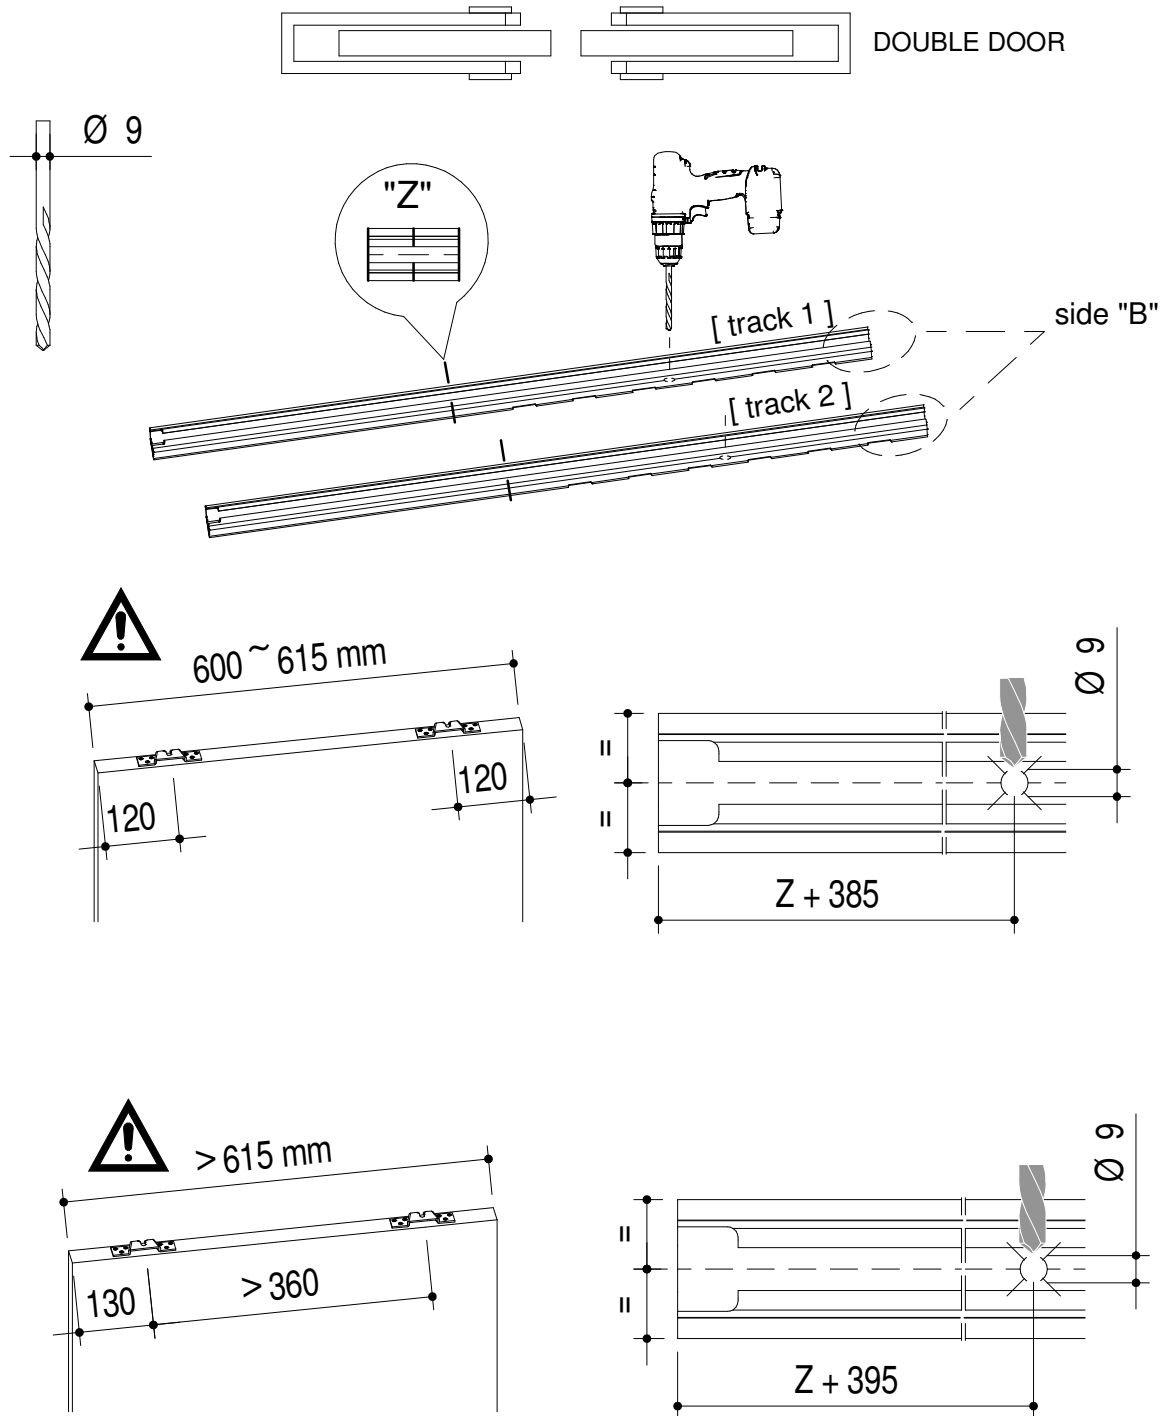

1.1 Montaggio per sistemi scorrevoli classici - setup for classic sliding systems

1.2

Subject to misprints, errors and technical modifications.
All dimensione are in mm

1.3

1.4

Subject to misprints, errors and technical modifications.
All dimensione are in mm

2.3

2.4

Subject to misprints, errors and technical modifications.
All dimensione are in mm

2.5

[Frameless system hardware kit]
[Accessorio telai filomuro standard]

[Frameless system hardware kit]
[Accessorio telai filomuro standard]