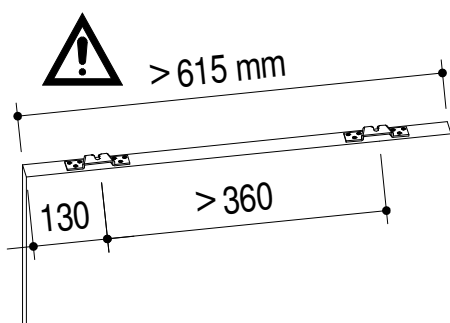

1.1 Montaggio per sistemi scorrevoli classici - setup for classic sliding systems

1.2

Subject to misprints, errors and technical modifications.
All dimensione are in mm

1.3

1.4

Subject to misprints, errors and technical modifications.
All dimensione are in mm

2.3

2.4

Subject to misprints, errors and technical modifications.
All dimensione are in mm

2.5

[Frameless system hardware kit]
[Accessorio telai filomuro standard]

[Frameless system hardware kit]
[Accessorio telai filomuro standard]