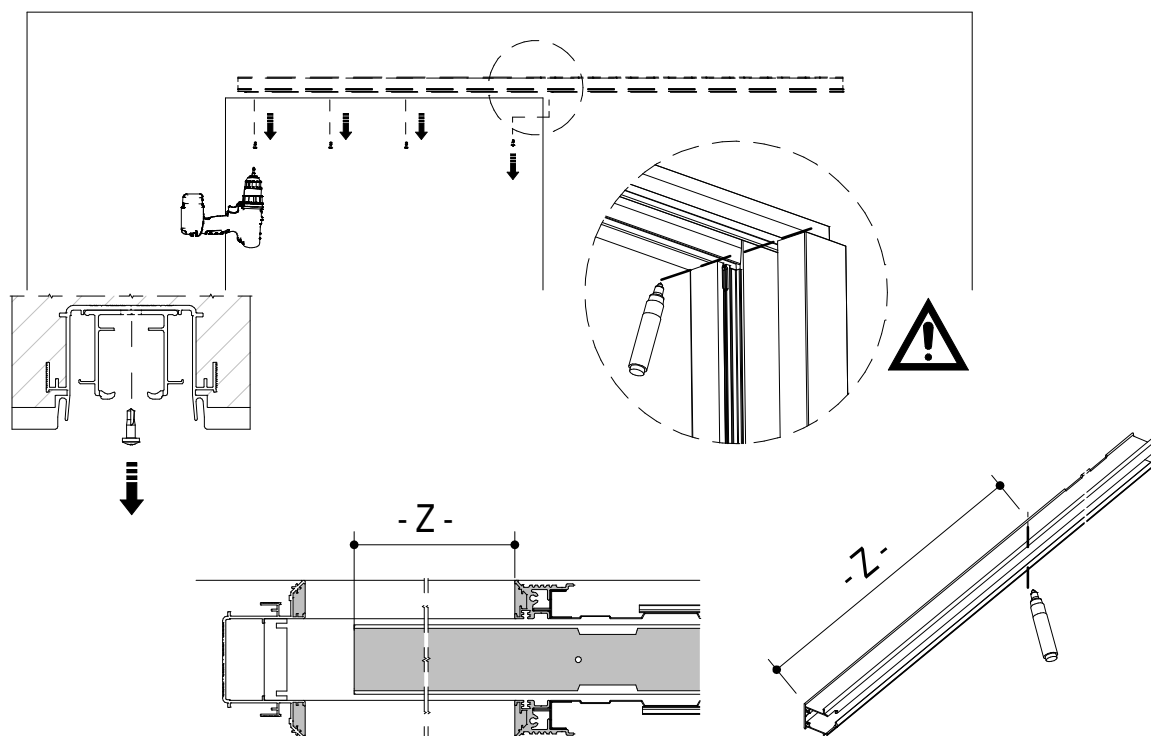

1.5

1.6

1.7

1.8

SOFT CLOSING...

... SOFT OPENING

2.1 Montaggio per sistemi scorrevoli filomuro - setup for frameless sliding systems

2.2

2.3

2.4

Subject to misprints, errors and technical modifications.
All dimensione are in mm

2.5

[Frameless system hardware kit]
[Accessorio telai filomuro standard]

[Frameless system hardware kit]
[Accessorio telai filomuro standard]