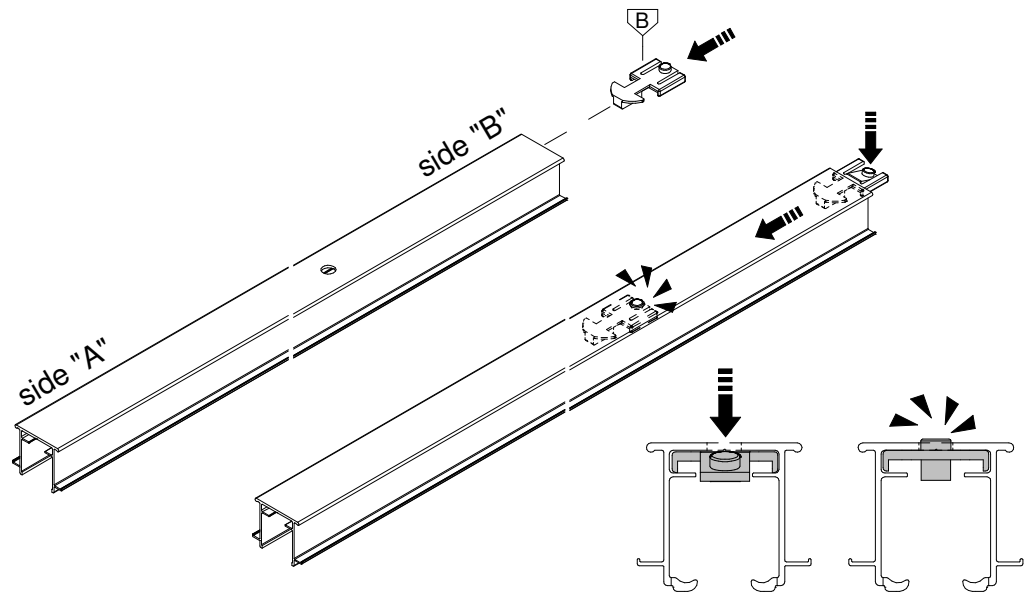

1.5

1.6

1.7

1.8

SOFT CLOSING...

... SOFT OPENING

2.1 Montaggio per sistemi scorrevoli filomuro - setup for frameless sliding systems

2.2

2.3

2.4

Subject to misprints, errors and technical modifications.
All dimensione are in mm

2.5

[Frameless system hardware kit]
[Accessorio telai filomuro standard]

[Frameless system hardware kit]
[Accessorio telai filomuro standard]