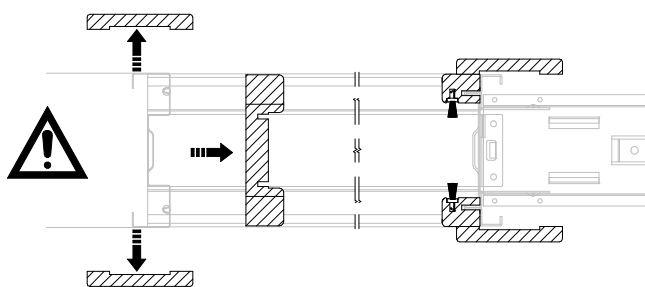

Ermetika[®]
INSIDE WALLS

**ISTRUZIONE MONTAGGIO - SETUP INSTRUCTION
INSTRUCTION MONTAGE- INSTRUCCIONES DE MONTAJE**

Easystop AB-Twin

CONTENUTO KIT | CONTENTS

Dotazione - Standard equipment - Equipement standard - Equipo standard

Attrezzatura - Tools - Outils - Herrajes

CONTENUTO KIT | CONTENTS

Panoramica - Overall view - Vue d'ensemble - General

INDICE - INDEX

Montaggio per sistemi scorrevoli classici - setup for classic sliding systems	3-10
Montaggio per sistemi scorrevoli filomuro - setup for frameless sliding systems	11-17
Montaggio per sistemi scorrevoli in vetro - setup for glass doors	18

1.1 Montaggio per sistemi scorrevoli classici - setup for classic sliding systems

1.2

Subject to misprints, errors and technical modifications.
All dimensione are in mm

1.3

1.4

Subject to misprints, errors and technical modifications.
All dimensione are in mm