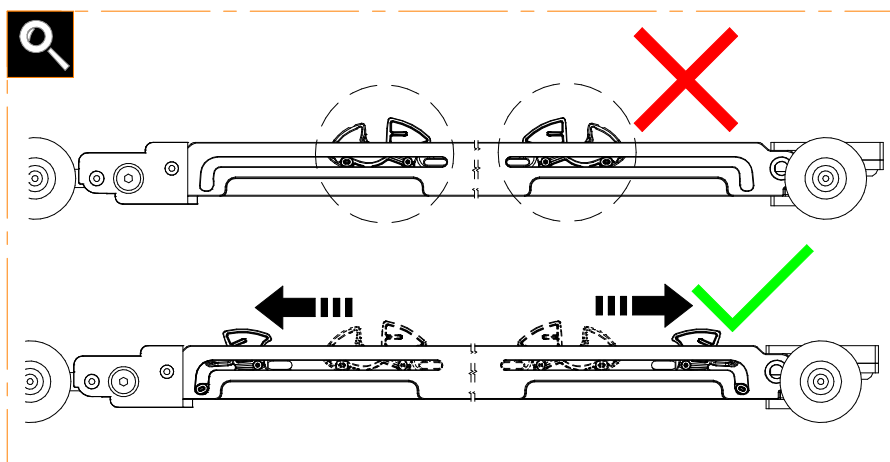

Ermetika[®]
INSIDE WALLS

**ISTRUZIONE MONTAGGIO - SETUP INSTRUCTION
INSTRUCTION MONTAGE- INSTRUCCIONES DE MONTAJE**

Easystop AB-Twin

CONTENUTO KIT | CONTENTS

Dotazione - Standard equipment - Equipement standard - Equipo standard

1.1 Montaggio per sistemi scorrevoli classici - setup for classic sliding systems

1.2

Subject to misprints, errors and technical modifications.
All dimensione are in mm

1.3

1.4

Subject to misprints, errors and technical modifications.
All dimensione are in mm