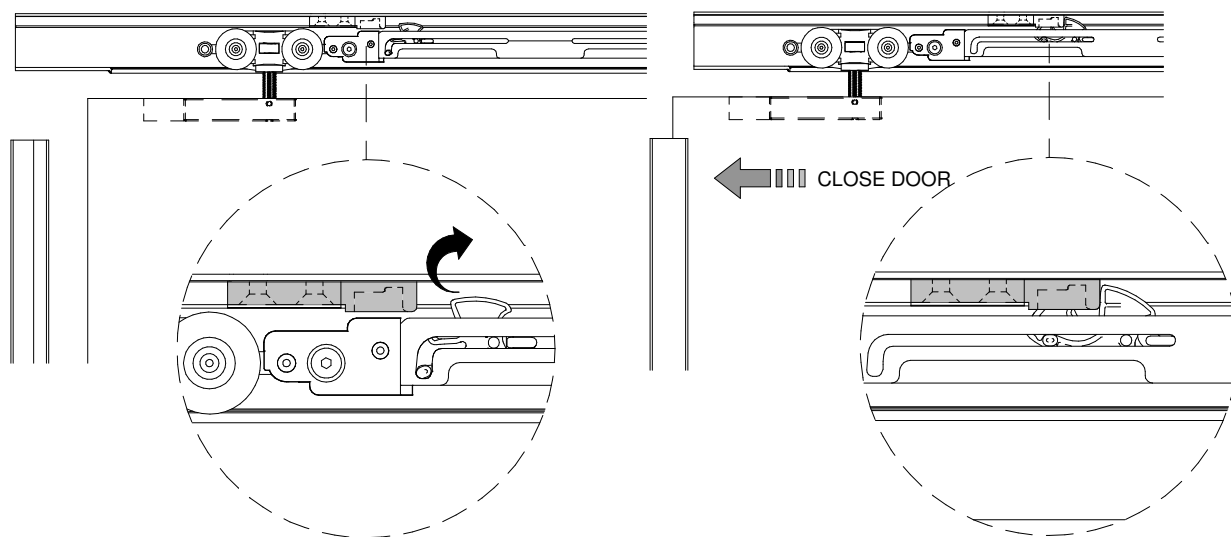

2.7

SOFT CLOSING...