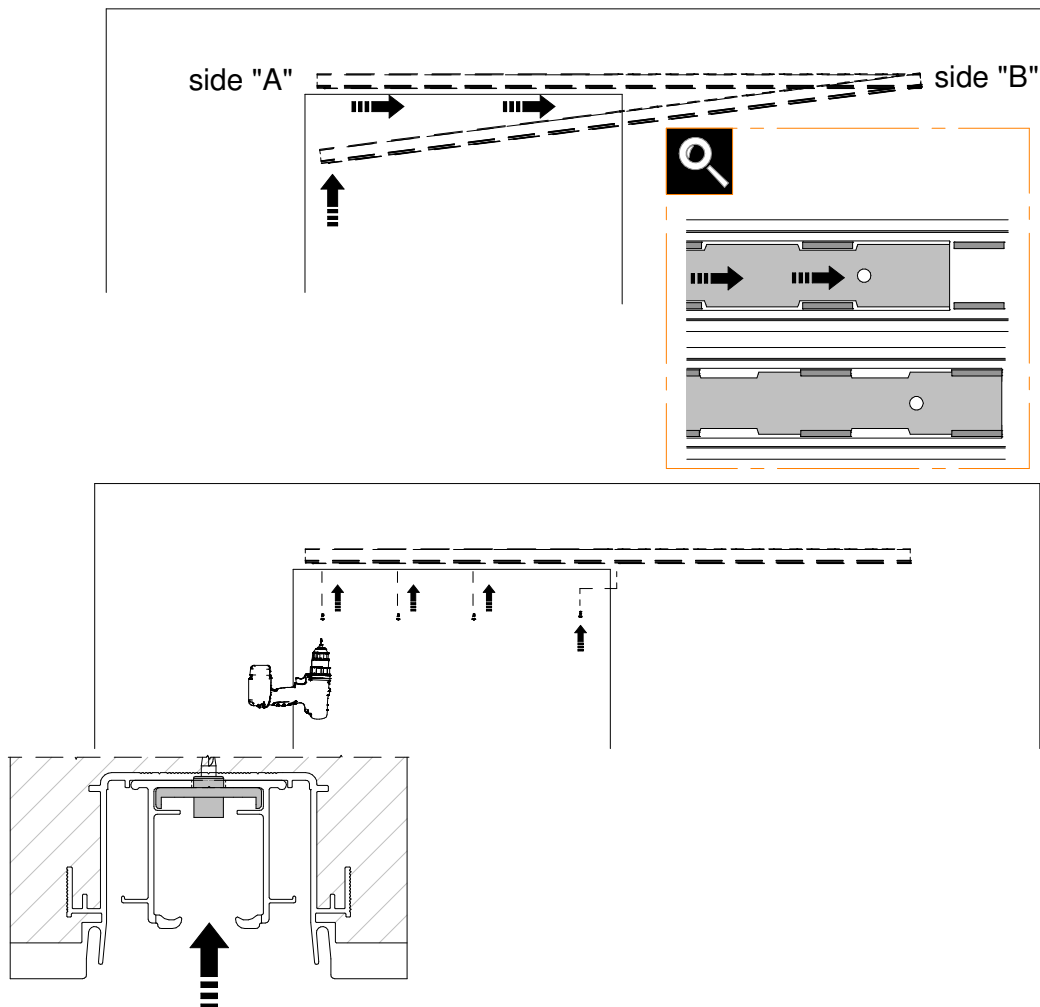

1.5

1.6

1.7

1.8

SOFT CLOSING...

... SOFT OPENING

2.1 Montaggio per sistemi scorrevoli filomuro - setup for frameless sliding systems

2.2

2.3

2.4

Subject to misprints, errors and technical modifications.
All dimensione are in mm

2.5

[Frameless system hardware kit]
[Accessorio telai filomuro standard]

[Frameless system hardware kit]
[Accessorio telai filomuro standard]